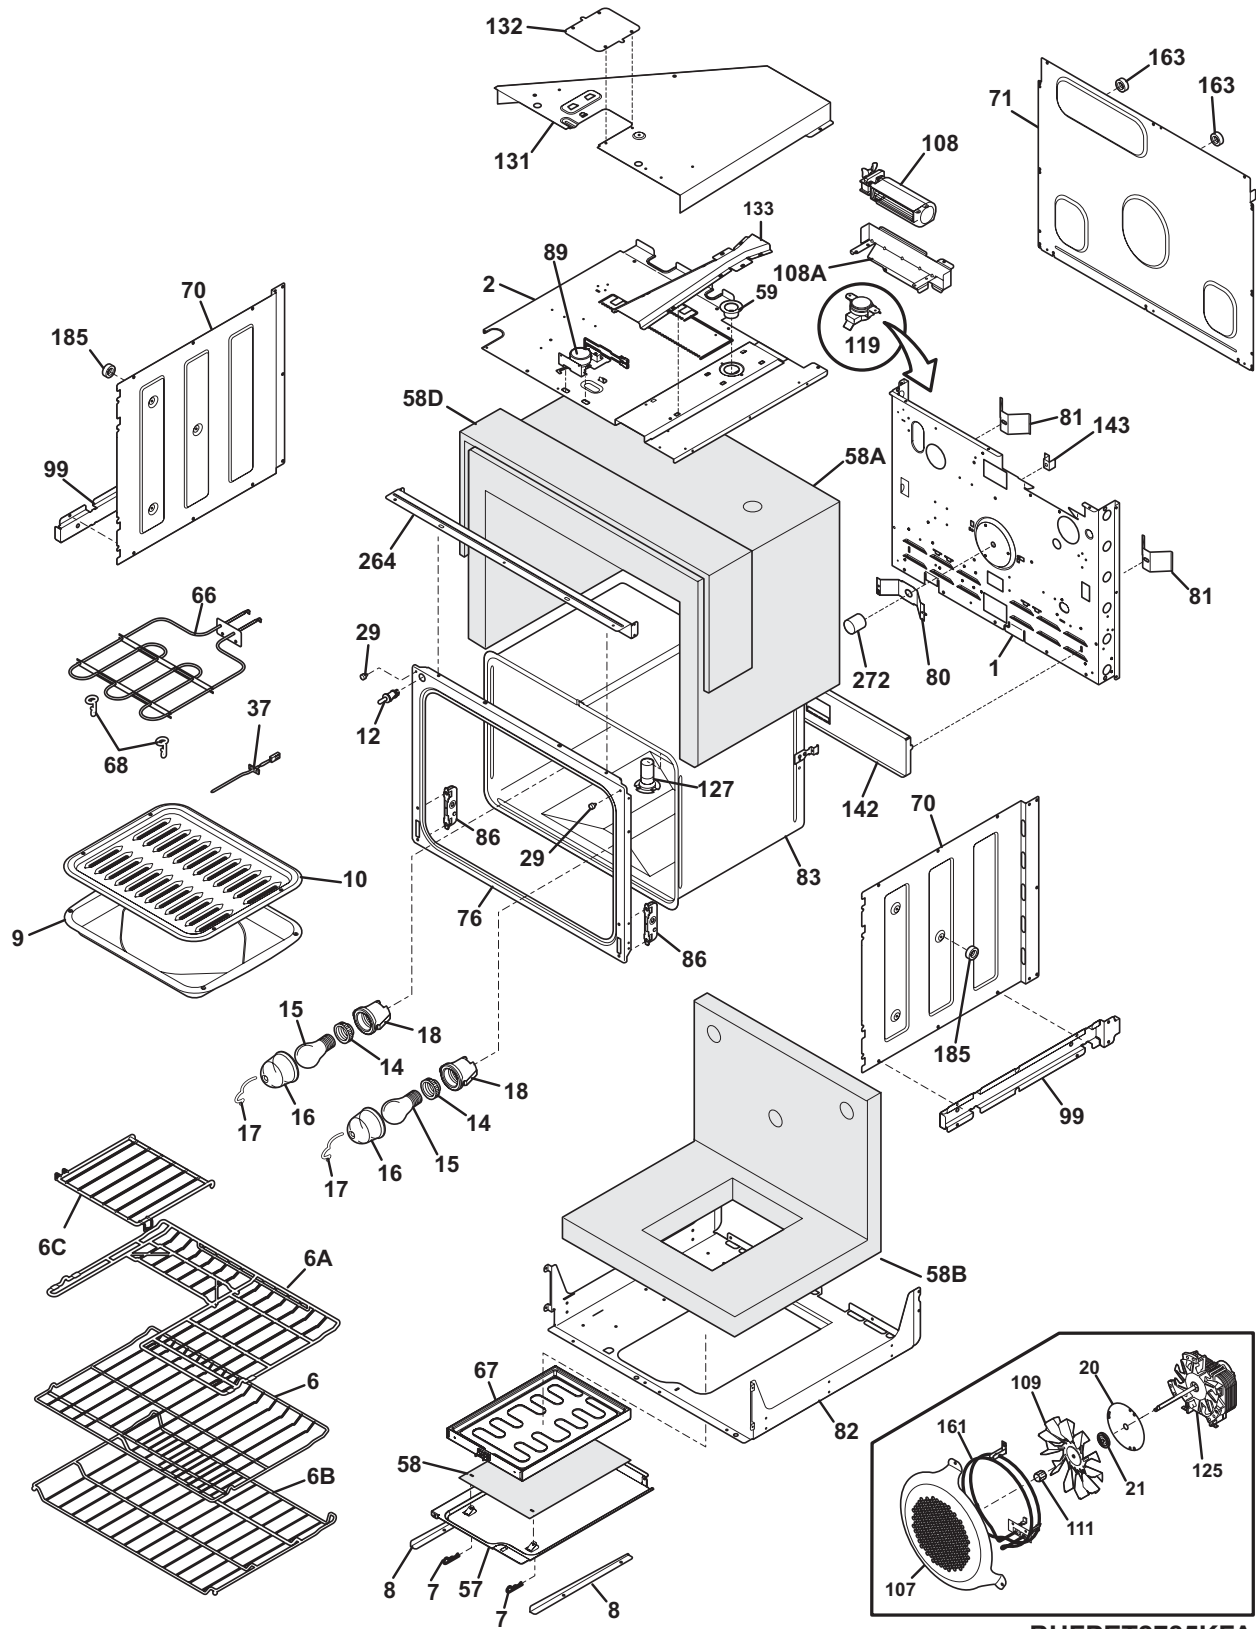

UPPER OVEN

BUFPET2785KFA

UPPER OVEN

POS. NO	PART NO.	DESCRIPTION
1	318259213	Back, main
2	318258920	Shield, insulation, upper
6	318922300	Rack, oven
6A	318926804	Rack, half, oven
6B	318919800	Rack, oven
6C	318929703	Insert, half rack
7	318368300	Pin, locking, (2)
8	318361801	Bracket, element, (2)
9	5303317977	Pan, broiler, OPTIONAL ACCESSORY
10	5303317976	Insert, broiler pan, OPTIONAL ACCESSORY
12	316445501	Switch, oven light, door frame
14	318224000	Receptacle, oven light
15	5303013071	Bulb/Lamp, light
15*	318268099	Insulation, oven light
16	08011086	Lens, oven light, glass
17	5304400195	Retainer, light cover
18	318222400	Housing, oven light
18*	318368501	Seal, housing, flat washer
20	318389400	Plate, retainer
21	318389000	Seal, ring
29	316517600	Spacer, oven door
37 #	316217002	Probe, oven temp
57	318902701	Panel, service
58	318330503	Insulation, service panel
58A	318386110	Insulation, oven wrapper
58B	318330510	Insulation, back & bottom, oven
58D	318372006	Insulation, 1/2" thick, 43 x 9.5
59	318072577	Duct, oven vent
66 #	318255601	Element, broil, 3400W
67 #	318902502	Element, hidden bake, 1450W
* #	318231870	Wiring Harness, bake element
*	5303323130	Screw, 8 x 1/4, (6)
68	5304403015	Support, hanger, (4), broil element
70	318259100	Shield, insulation, sides, (2)
71	318260001	Panel, rear box
76	318056224	Front, oven
80	5303320846	Plate, oven mtg
81	318192400	Spring, oven
*	5303323129	Screw, 8 X 0.750
82	318258720	Shield, insulation, lower
83	318261810	Liner, oven
86	318561100	Receptacle, hinge, (2)
89 #	318261215	Motor, latch assy
* #	318402206	Wiring Harness, main, latch
* #	318199768	Wiring Harness, latch, BAS
*	5303324184	Screw, 8-18 x 5/16, black, (4)
99	318252804	Support, side
107	318219405	Cover, fan
108#	318073028	Motor, blower
*	08016432	Screw, truss head, 8-18 x 0.375
108A	318251300	Bracket, fan support